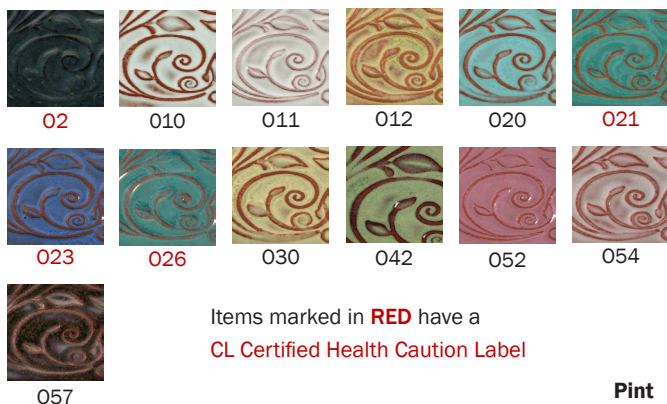

Items marked in **RED** have a **CL Certified Health Caution Label**

	Pint		Pint		
O2	Black Tulip	$23.00	O23	Sapphire Blue.....	$23.00
O10	Transparent.....	$23.00	O26	Turquoise	$23.00
O11	White Clover	$23.00	O30	Autumn Leaf.....	$23.00
O12	Tawny	$23.00	O42	Moss Green	$23.00
O20	Bluebell.....	$23.00	O52	Fuchsia	$23.00
O21	Aquamarine.....	$23.00	O54	Dusty Rose	$23.00
			O57.....	Mottled Burgandy ..	$23.00